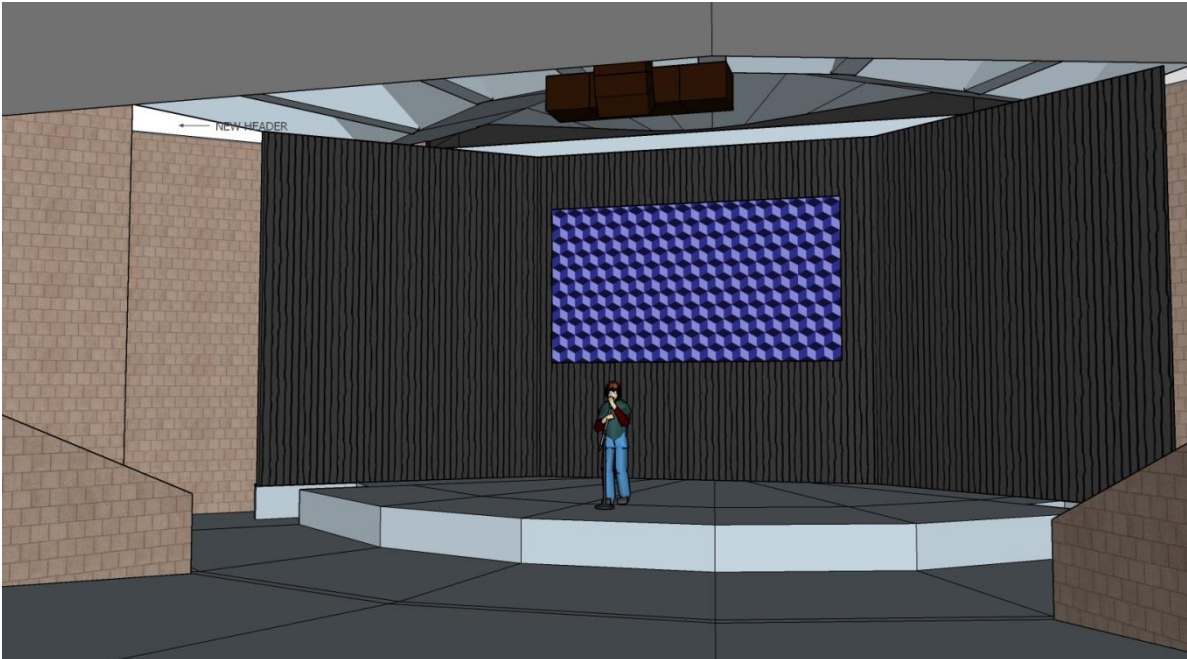

Life Worship Center – Drawing of the front platform by our audio/visual design consultant, CCI Solutions

Photograph from Candeo Church in Cedar Falls. A project recently completed by CCI Solutions.

# Draft of the floor plan for the Office Expansion & Remodeling project