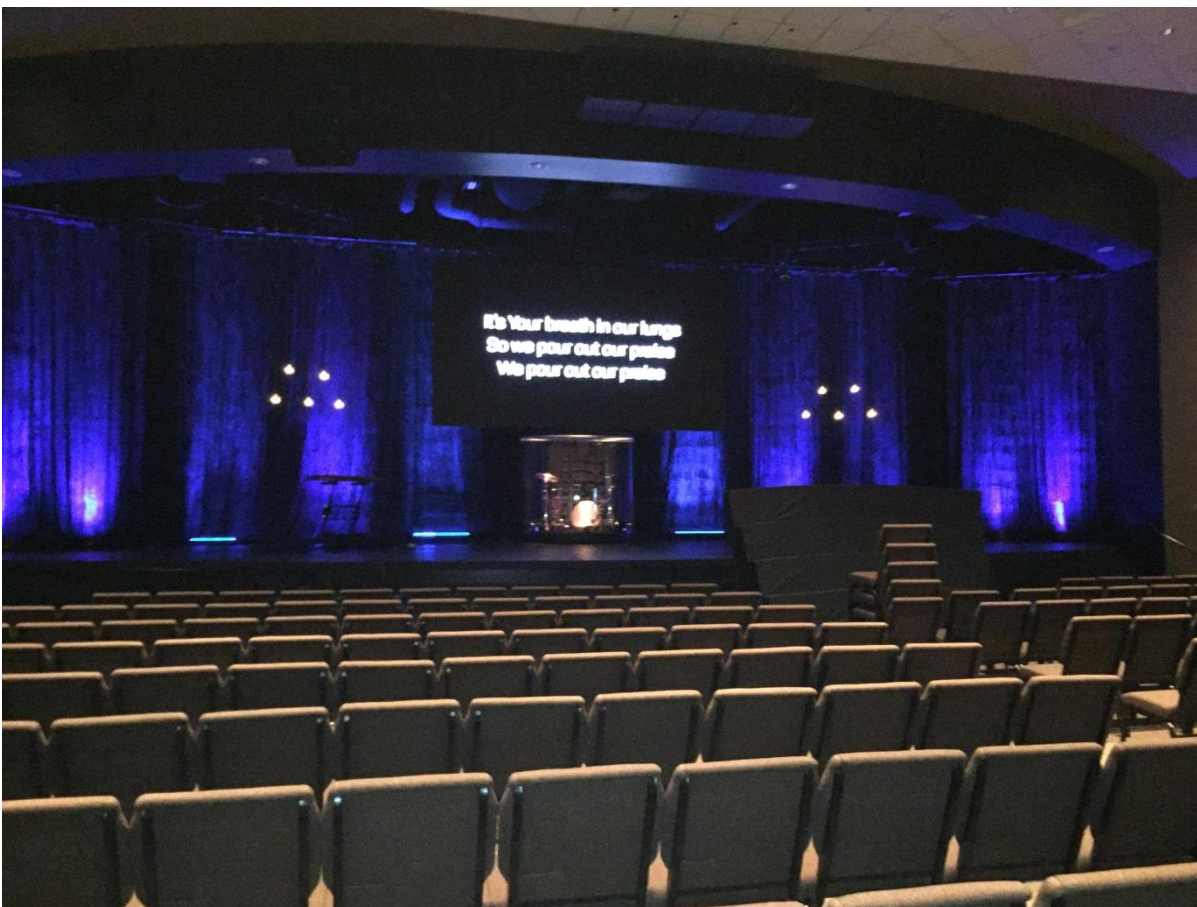

Life Worship Center – Drawing of the front platform by our audio/visual design consultant, CCI Solutions

Photograph from Candeo Church in Cedar Falls. A project recently completed by CCI Solutions.